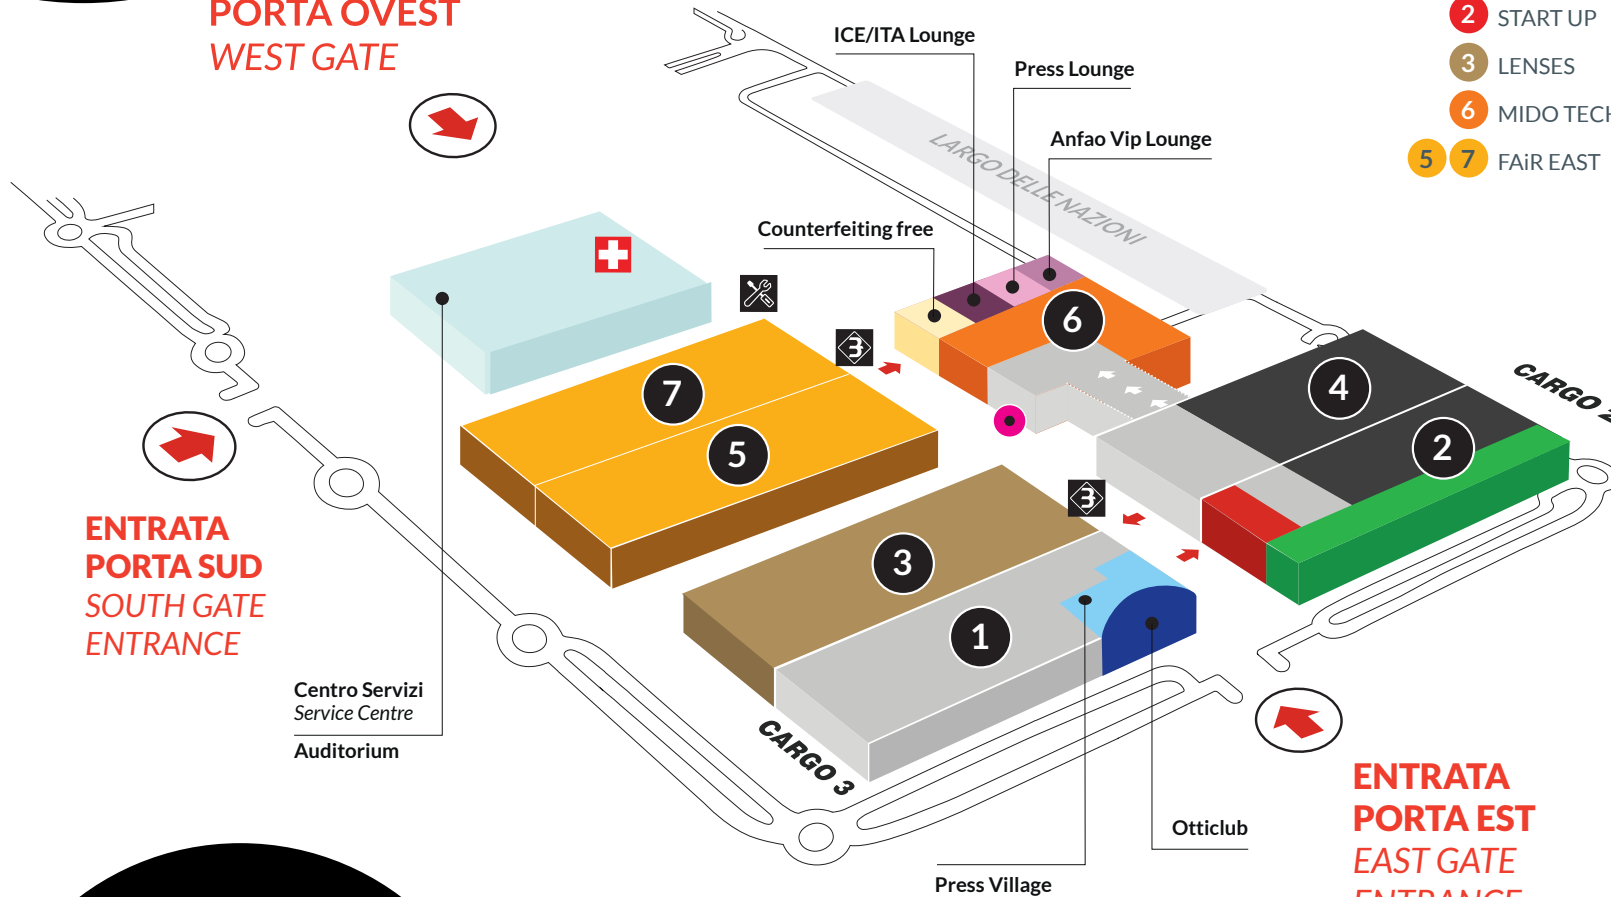

Mappa ufficiale

Official map

PORTA OVEST
WEST GATE

PADIGLIONI / Pavilions

- 1 2 4 6 FASHION DISTRICT
- 2 4 DESIGN TECH
- 2 4 DESIGN
- 2 ACADEMY
- 2 START UP
- 3 LENSES
- 6 MIDO TECH
- 5 7 FAIR EAST

SERVIZI / Services

- MIDO OFFICES
- 1 PRESS VILLAGE
- 1 OTTICLUB
- 6 ANFAO VIP LOUNGE
- 6 PRESS LOUNGE
- 6 ICE/ITA LOUNGE
- 6 COUNTERFEITING FREE

ENTRATA PORTA SUD
SOUTH GATE
ENTRANCE

Centro Servizi
Service Centre
Auditorium

ENTRATA PORTA EST
EAST GATE
ENTRANCE

M METROPOLITANA
UNDERGROUND

T STAZIONE TRENI
TRAIN STATION

Primo soccorso / First aid

Bancomat / ATM

Assistenza Tecnica Espositori
/ Customer Service

MIDO
LIVE THE WONDER

FEBRUARY 3-5, 2024
Fiera Milano, Rho

ORARI

/ Opening hours

sabato, domenica 9:00 - 19:00 / Saturday, Sunday 9:00 - 19:00

lunedì 9:00 - 18:00 / Monday 9:00 - 18:00