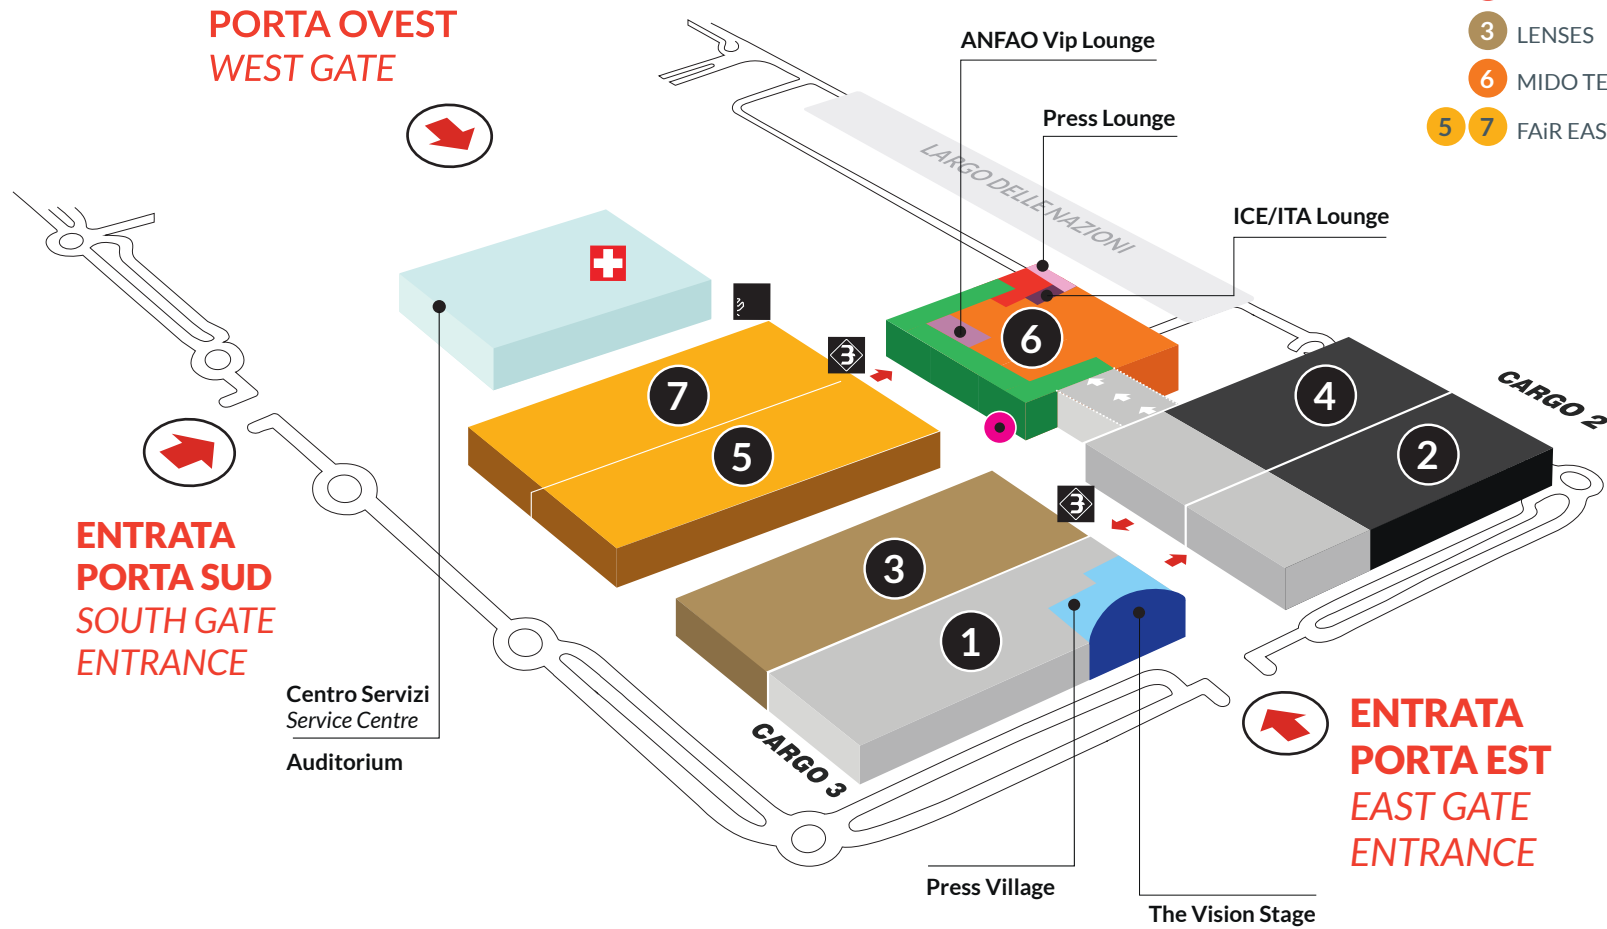

Mappa ufficiale

Official map

- PADIGLIONI / Pavilions**
- 1 2 4 FASHION DISTRICT
 - 2 4 DESIGN TECH
 - 2 4 DESIGN
 - 6 ACADEMY
 - 6 START UP
 - 3 LENSES
 - 6 MIDO TECH
 - 5 7 FAIR EAST

- SERVIZI / Services**
- MIDO OFFICES
 - 1 PRESS VILLAGE
 - 1 THE VISION STAGE
 - 6 ANFAO VIP LOUNGE
 - 6 PRESS LOUNGE
 - 6 ICE/ITA LOUNGE

ORARI
/ Opening hours
sabato, domenica 9:00 - 19:00
lunedì 9:00 - 18:00

Saturday, Sunday 9:00 - 19:00
Monday 9:00 - 18:00

M METROPOLITANA UNDERGROUND

T STAZIONE TRENI TRAIN STATION

Primo soccorso / First aid

Bancomat / ATM

Assistenza Tecnica Espositori / Customer Service

A NEW EYEWEAR PERSPECTIVE.
FEBRUARY 8-10, 2025 | Fiera Milano, Rho