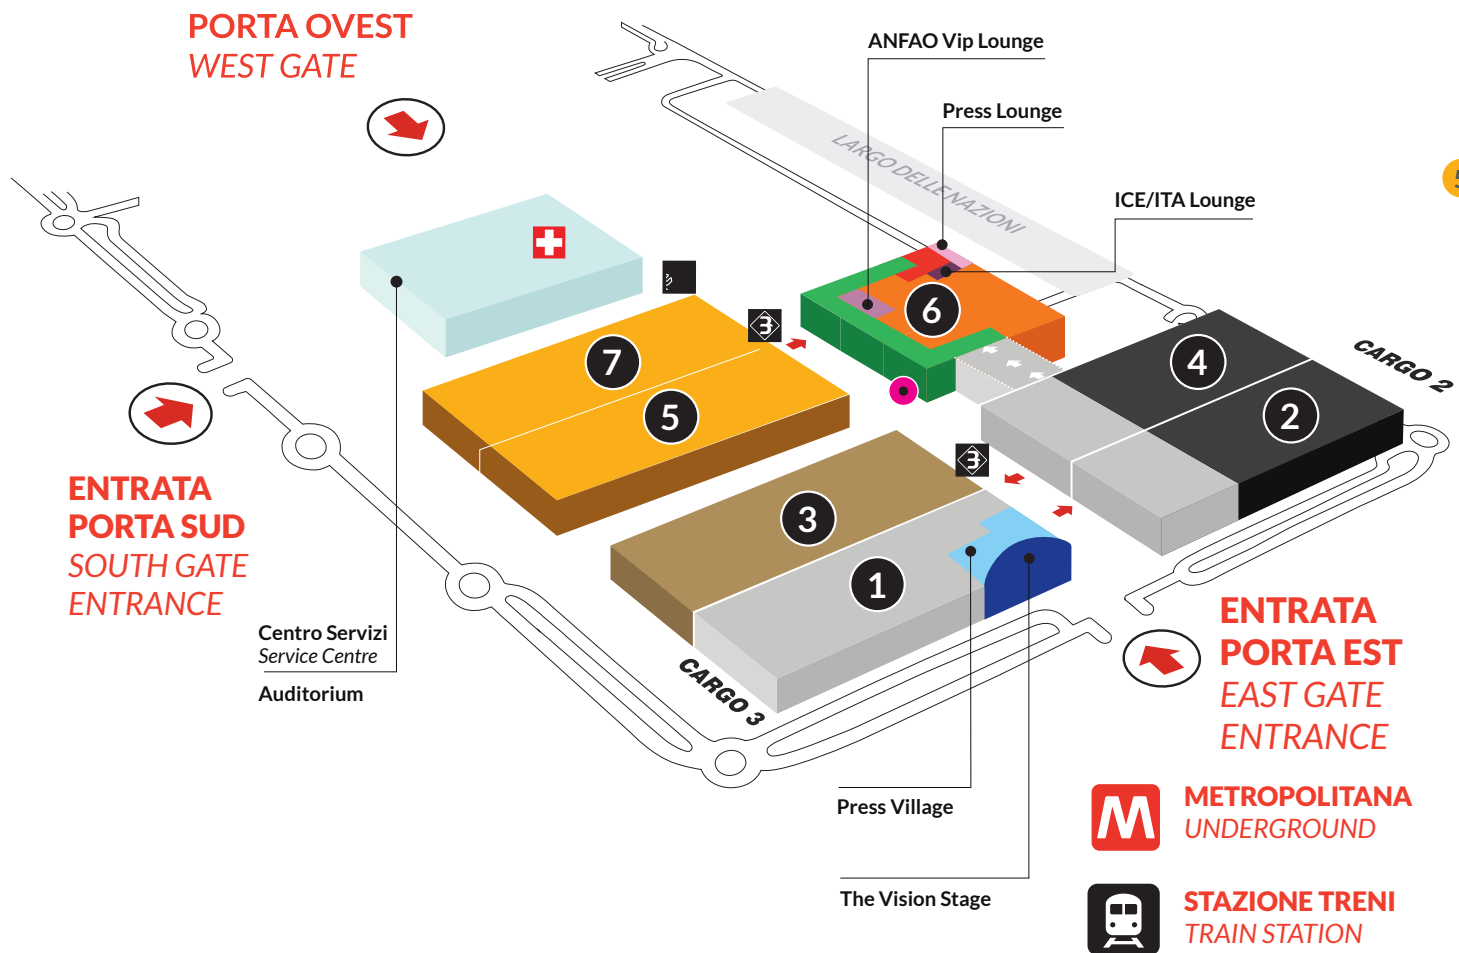

Mappa ufficiale

Official map

- | PADIGLIONI / Pavilions | | SERVIZI / Services | | | |
|------------------------|---|--------------------|------------------|---------------------|--------------|
| 1 | 2 | 4 | FASHION DISTRICT | | MIDO OFFICES |
| 2 | 4 | DESIGN TECH | | PRESS VILLAGE | |
| 2 | 4 | DESIGN | | THE VISION STAGE | |
| | 6 | ACADEMY | | ANFAO VIP LOUNGE | |
| | 6 | START UP | | PRESS LOUNGE | |
| | 3 | LENSES | | ICE/ITA LOUNGE | |
| | 6 | MIDO TECH | | COUNTERFEITING FREE | |
| | 5 | 7 | FAIR EAST | | |

ORARI
/ Opening hours
sabato, domenica 9:00 - 19:00
lunedì 9:00 - 18:00

Saturday, Sunday 9:00 - 19:00
Monday 9:00 - 18:00

METROPOLITANA UNDERGROUND

STAZIONE TRENI TRAIN STATION

- Primo soccorso / First aid**
- Bancomat / ATM**
- Assistenza Tecnica Espositori / Customer Service**

A NEW EYEWEAR PERSPECTIVE.
FEBRUARY 8-10, 2025 | Fiera Milano, Rho